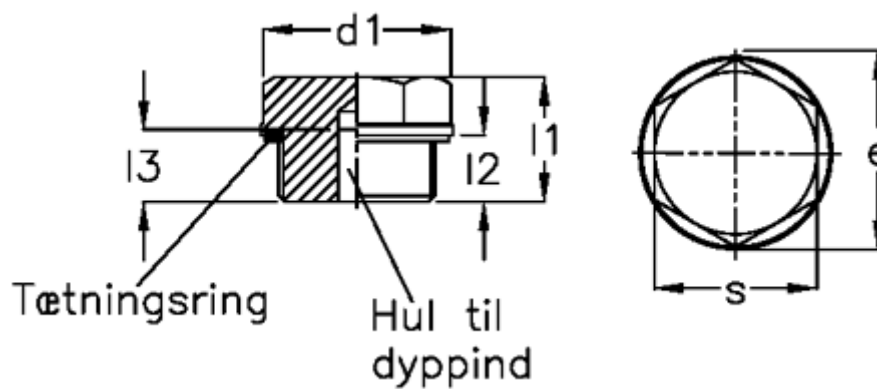

Article number: 20237526

Description: E+G

Threaded plug GN 741-26-G1/2-OS-1

Measures

$d1 = 26$

$d2 = G1/2$

$d4 = M5$

$e = 24.3$

$l1 = 16.0$

$l2 = 8.5$

$s = 21$